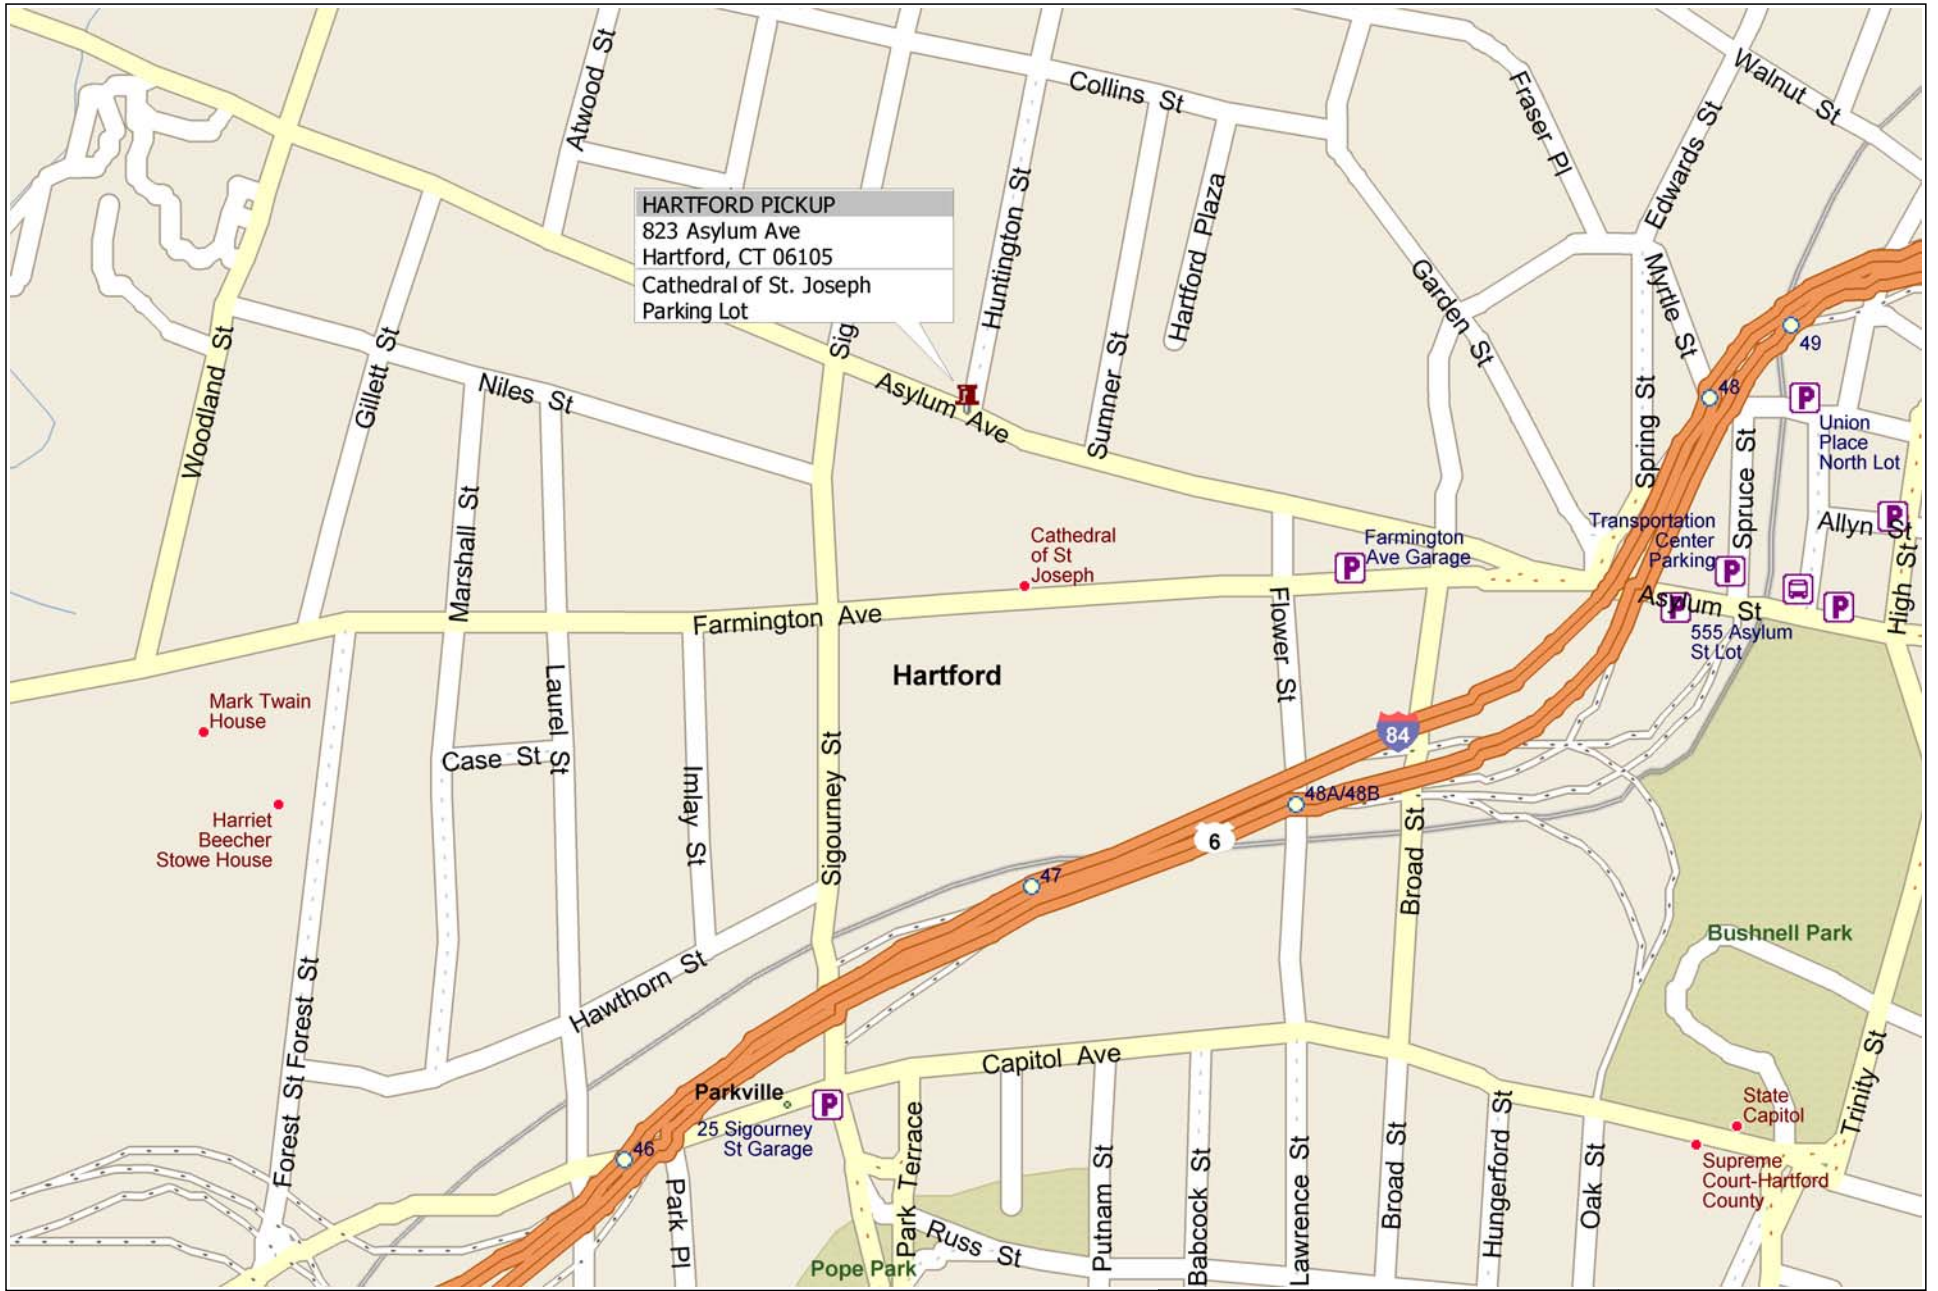

Hartford Pickup

HARTFORD PICKUP
823 Asylum Ave
Hartford, CT 06105
Cathedral of St. Joseph
Parking Lot